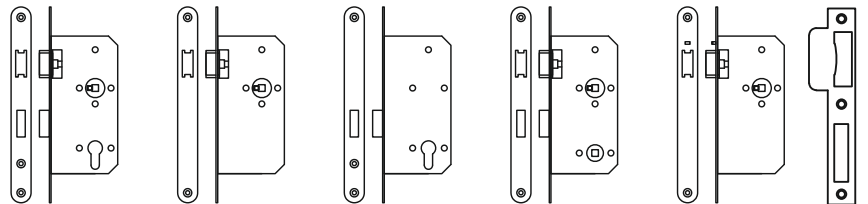

Nightlatch : 60mm and 80mm Backset

See full details next page

Finishes : SS, PS, PB, BZ

60mm Backset

Product Code

20.1704

Code Illustration

20.1704.SS = Satin stainless steel

Finishes : SS, PS, PB, BZ

80mm Backset

Product Code

20.1750

Code Illustration

20.1750.SS = Satin stainless steel

Finishes : SS, PS, PB, BZ