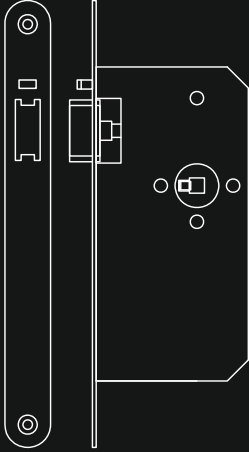

Nightlatch : 60mm and 80mm Backset

See full details next page

Finishes : SS, PS, PB, BZ

60mm Backset

Product Code

20.1704

Code Illustration

20.1704.SS = Satin stainless steel

Finishes : SS, PS, PB, BZ

80mm Backset

Product Code

20.1750

Code Illustration

20.1750.SS = Satin stainless steel

Finishes : SS, PS, PB, BZ