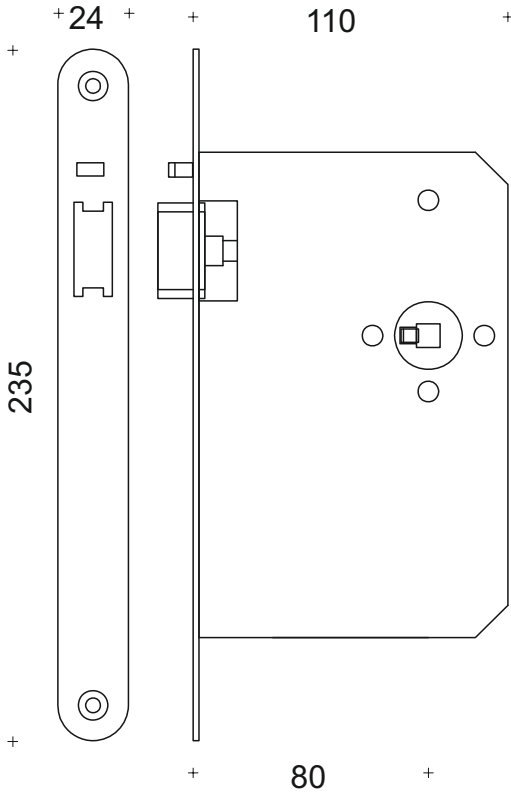

Nightlatch : 60mm and 80mm Backset

See full details next page

Finishes : SS, PS, PB, BZ

60mm Backset

Product Code

20.1704

Code Illustration

20.1704.SS = Satin stainless steel

Finishes : SS, PS, PB, BZ

80mm Backset

Product Code

20.1750

Code Illustration

20.1750.SS = Satin stainless steel

Finishes : SS, PS, PB, BZ