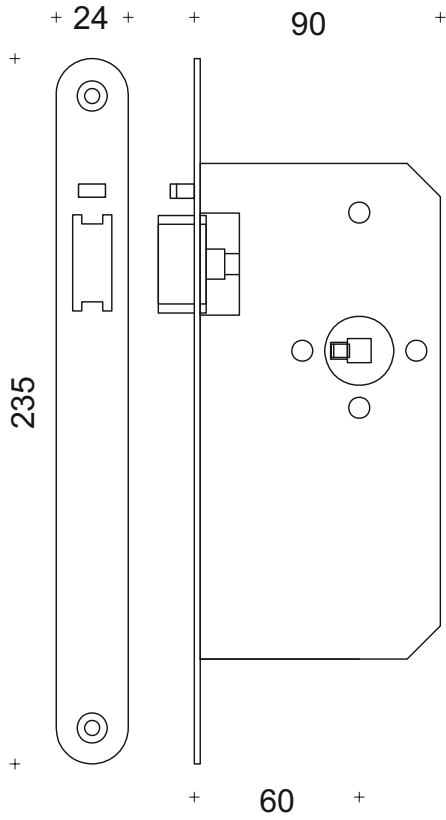

Nightlatch : 60mm and 80mm Backset

See full details next page

Finishes : SS, PS, PB, BZ

60mm Backset

Product Code

20.1704

Code Illustration

20.1704.SS = Satin stainless steel

Finishes : SS, PS, PB, BZ

80mm Backset

Product Code

20.1750

Code Illustration

20.1750.SS = Satin stainless steel

Finishes : SS, PS, PB, BZ